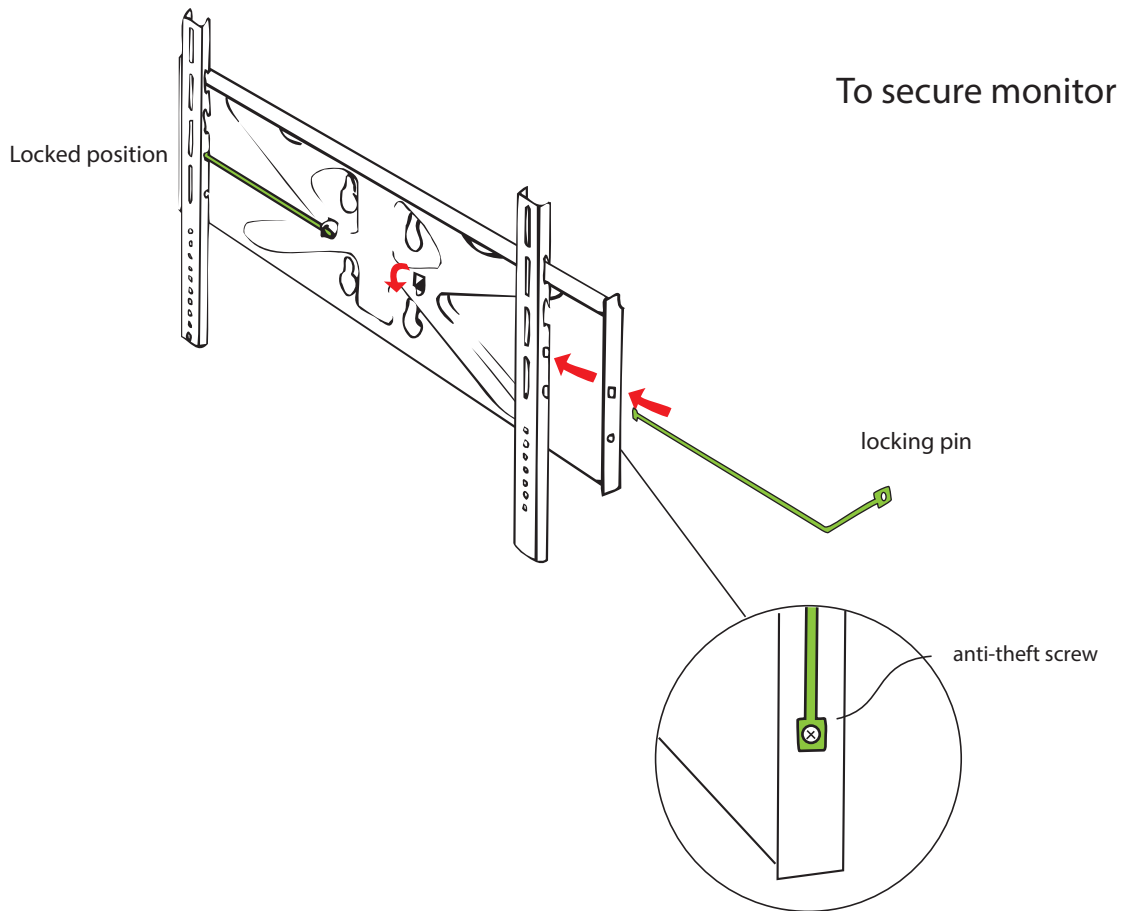

Set-up Expand MonitorStand XL

Monitor max weight/size: 42kg/60"

M8/20 M6/20 M6/12 M5/20 M5/12 M4/20 M4/12

6x

6x

4x

4x

4x

4x

VESA standards: 200mm up to 600x400mm