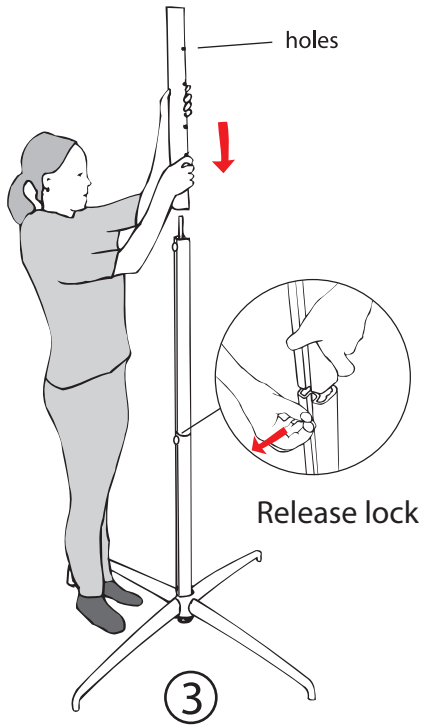

Set-up Expand MonitorStand XL

Monitor max weight/size: 42kg/60"

M8/20 M6/20 M6/12 M5/20 M5/12 M4/20 M4/12

6x

6x

4x

4x

4x

4x

VESA standards: 200mm up to 600x400mm