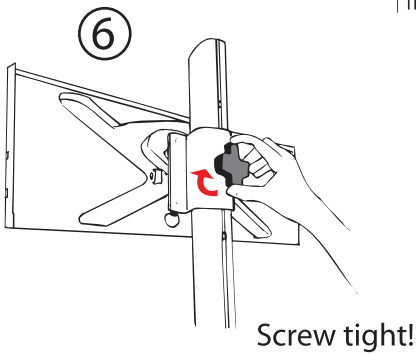

Set-up Expand MonitorStand XL

Monitor max weight/size: 42kg/60"