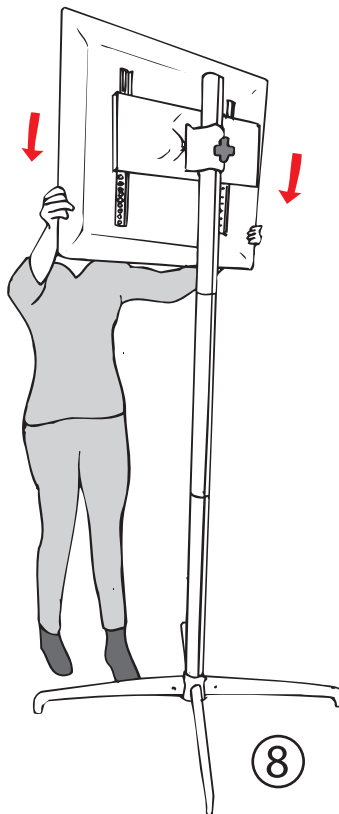

Set-up Expand MonitorStand XL

Monitor max weight/size: 42kg/60"

M8/20 M6/20 M6/12 M5/20 M5/12 M4/20 M4/12

6x

6x

4x

4x

4x

4x

VESA standards: 200mm up to 600x400mm