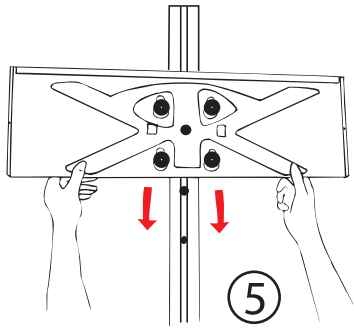

Set-up Expand MonitorStand XL

Monitor max weight/size: 42kg/60"

M8/20 M6/20 M6/12 M5/20 M5/12 M4/20 M4/12

6x

6x

4x

4x

4x

4x

VESA standards: 200mm up to 600x400mm