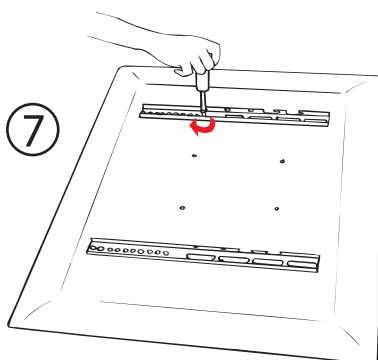

Set-up Expand MonitorStand XL

Monitor max weight/size: 42kg/60"

M8/20 M6/20 M6/12 M5/20 M5/12 M4/20 M4/12

6x

6x

4x

4x

4x

4x

VESA standards: 200mm up to 600x400mm