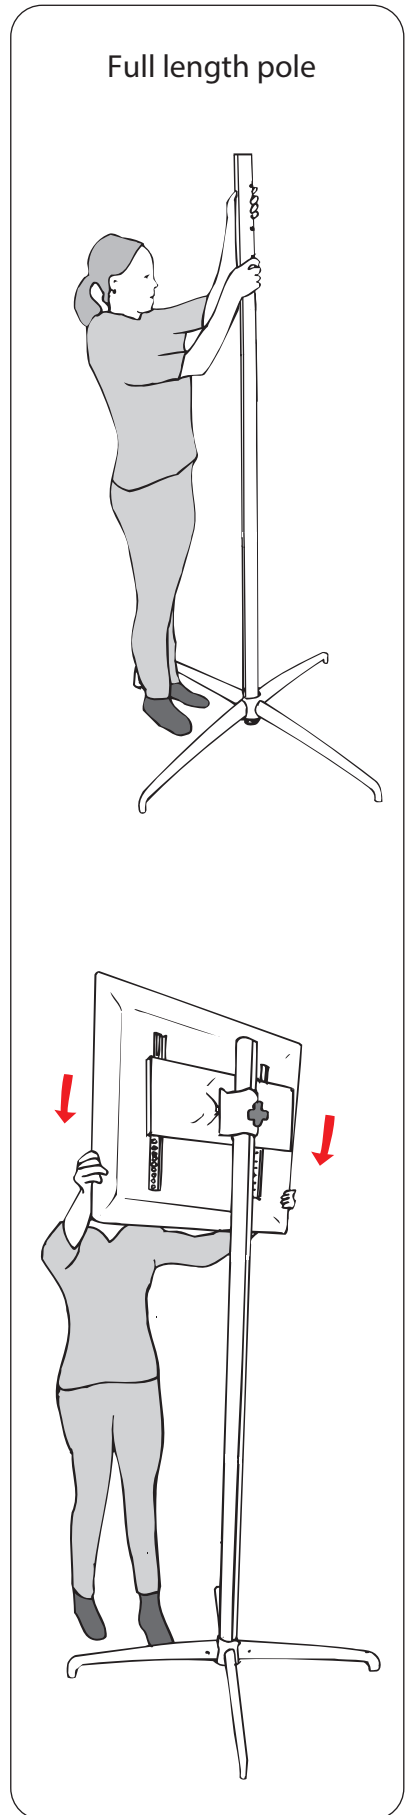

Set-up Expand MonitorStand XL

Monitor max weight/size: 42kg/60"

M8/20 M6/20 M6/12 M5/20 M5/12 M4/20 M4/12

6x

6x

4x

4x

4x

4x

VESA standards: 200mm up to 600x400mm